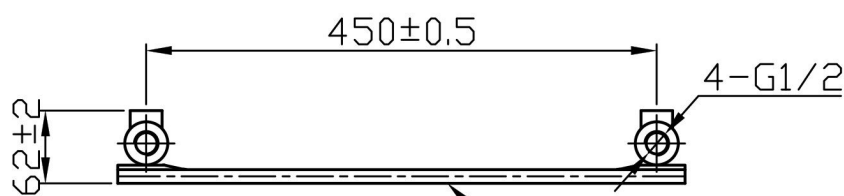

# Staverton Tube on Tube Straight 1200 x 500mm.

Painted / Chrome  
 Technical Drawing

2 Pipes  $\varnothing 38$  Tube

12 Pipes 68x12

Profile

**Eastbrook** 

Eastbrook Road, Gloucester GL4 3DB

Technical Helpline : 01452 317890