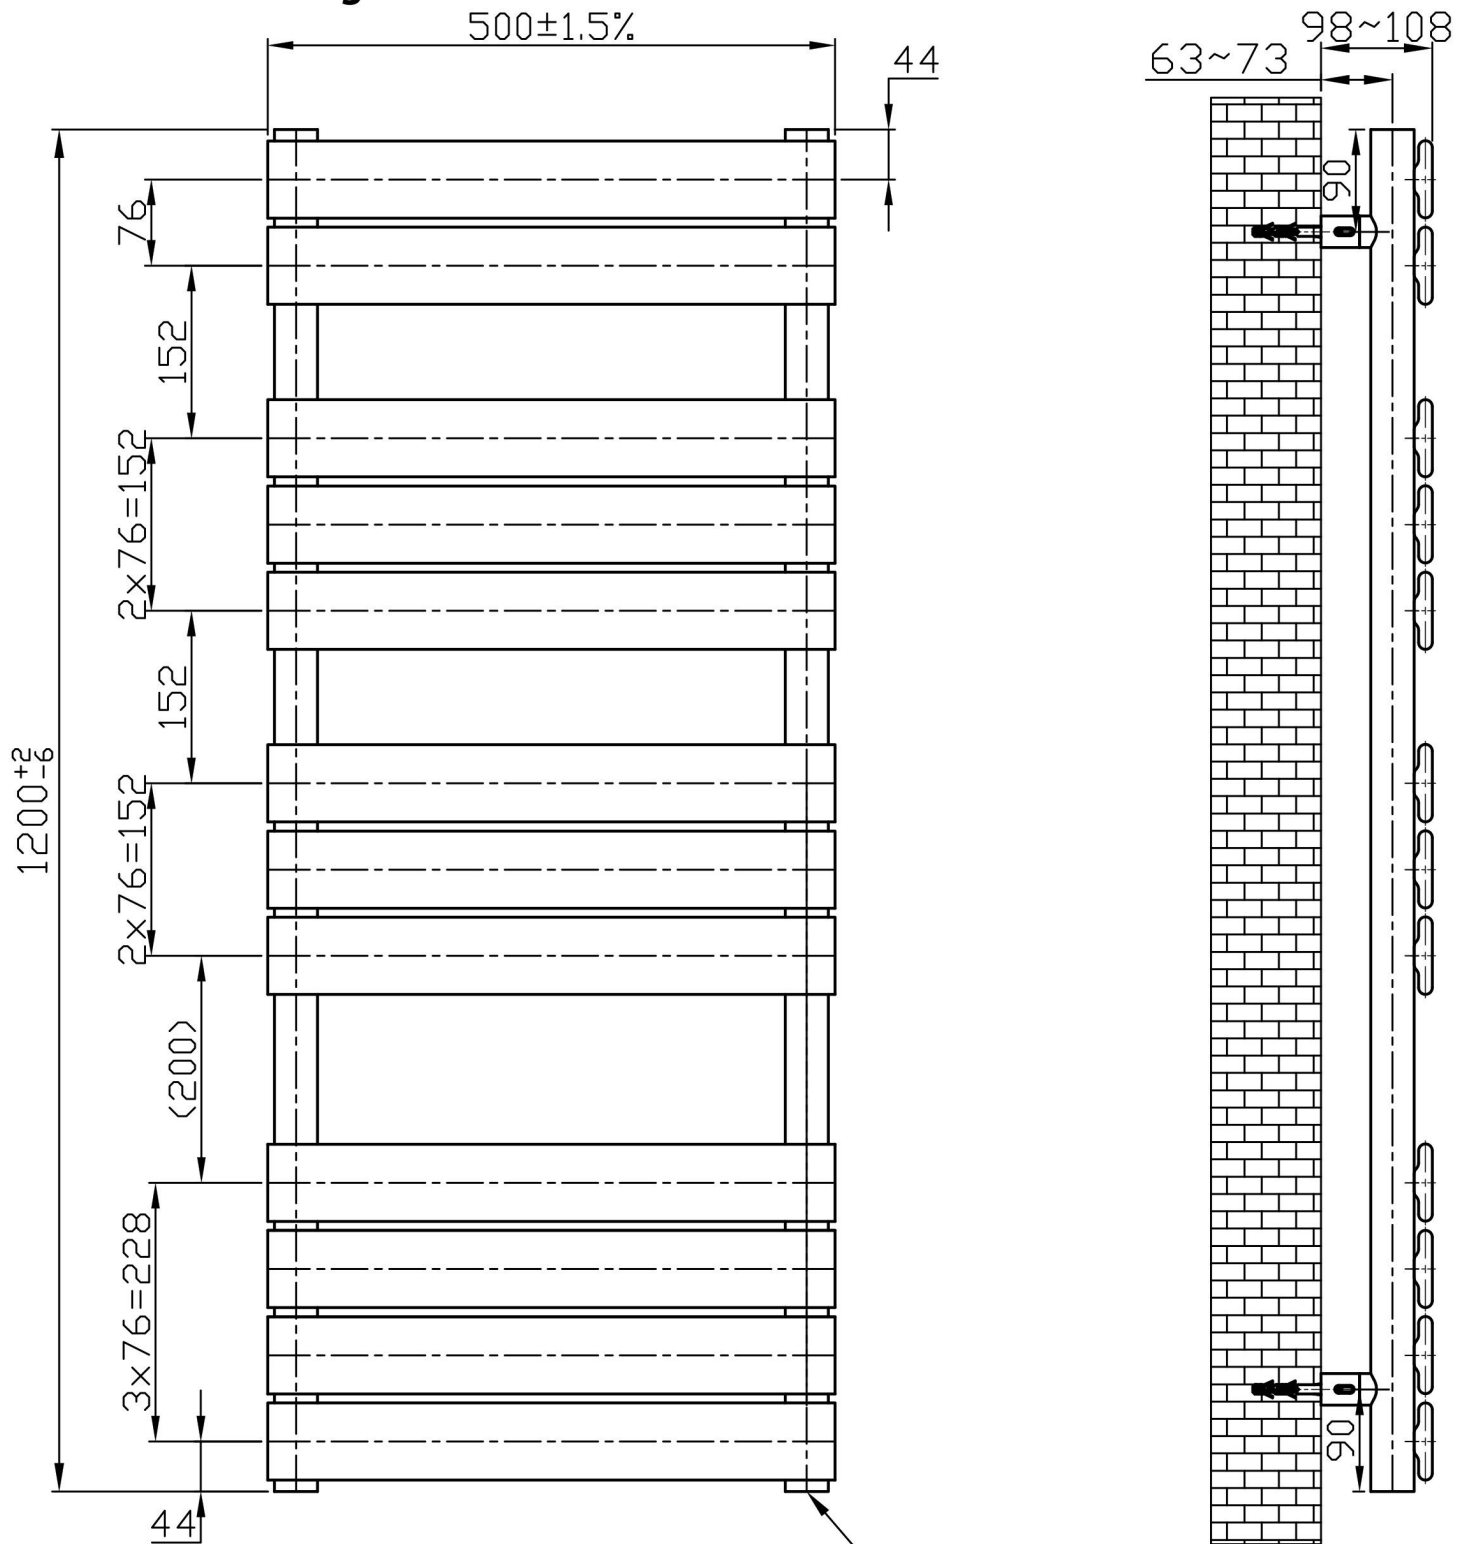

# Staverton Tube on Tube Straight 1200 x 500mm.

Painted / Chrome  
 Technical Drawing

2 Pipes  $\varnothing 38$  Tube

12 Pipes 68x12

Profile

**Eastbrook** 

Eastbrook Road, Gloucester GL4 3DB

Technical Helpline : 01452 317890